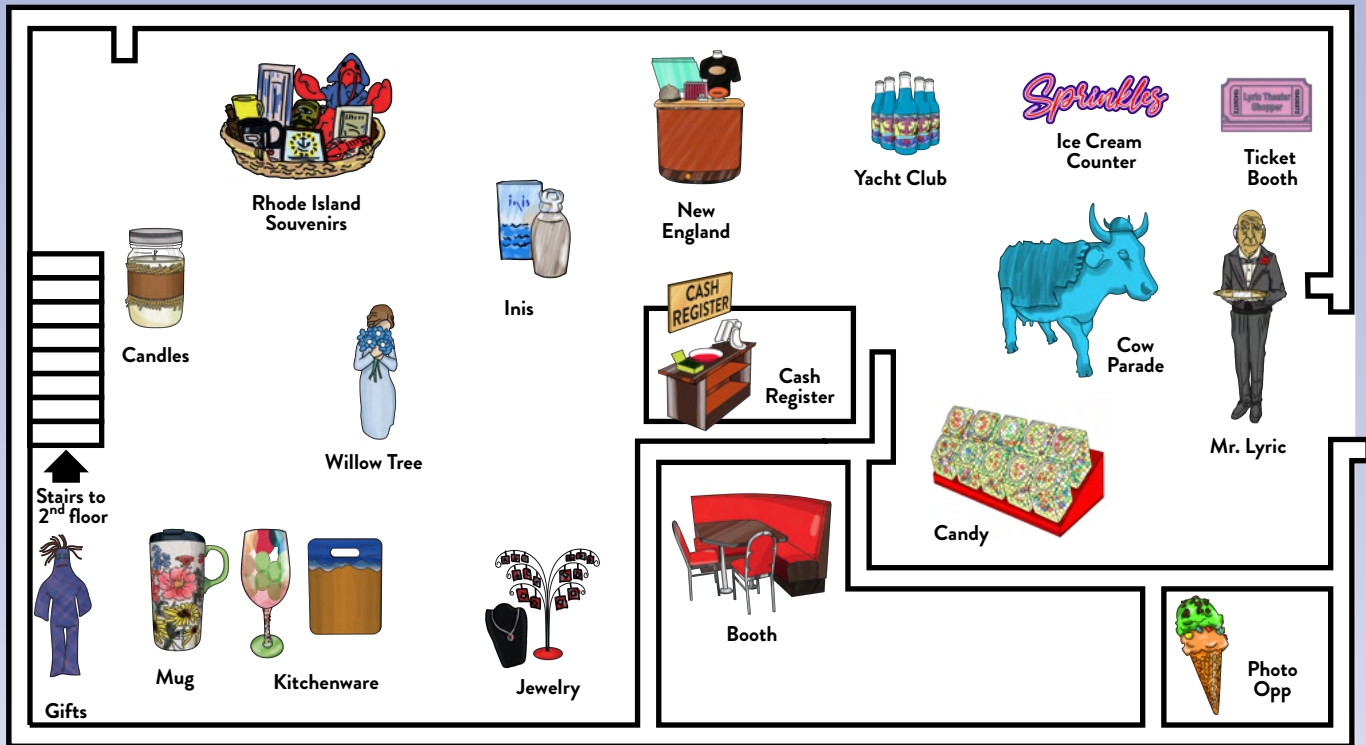

Accessories:

- Purses
- Umbrellas
- Wristlets

Bath And Body:

- Soaps
- Candles
- Incense

Clothing:

- Seasonal Items
- Life Is Good T-shirts
- Snoozies/Socks

Kitchenware:

- Mugs
- Cutting Boards
- Lolita Wine Glasses
- Glassware
- Coasters

FIRST FLOOR

SECOND FLOOR

WELCOME MAP

5 Miller St, Warren, RI 02885
www.giftimagine.com

(401) 245-4200 | Curb Side Pick Up Available!!
 Store Hours: Monday - Saturday 11:00-5:30
 Sun: 12:00PM - 5:00PM