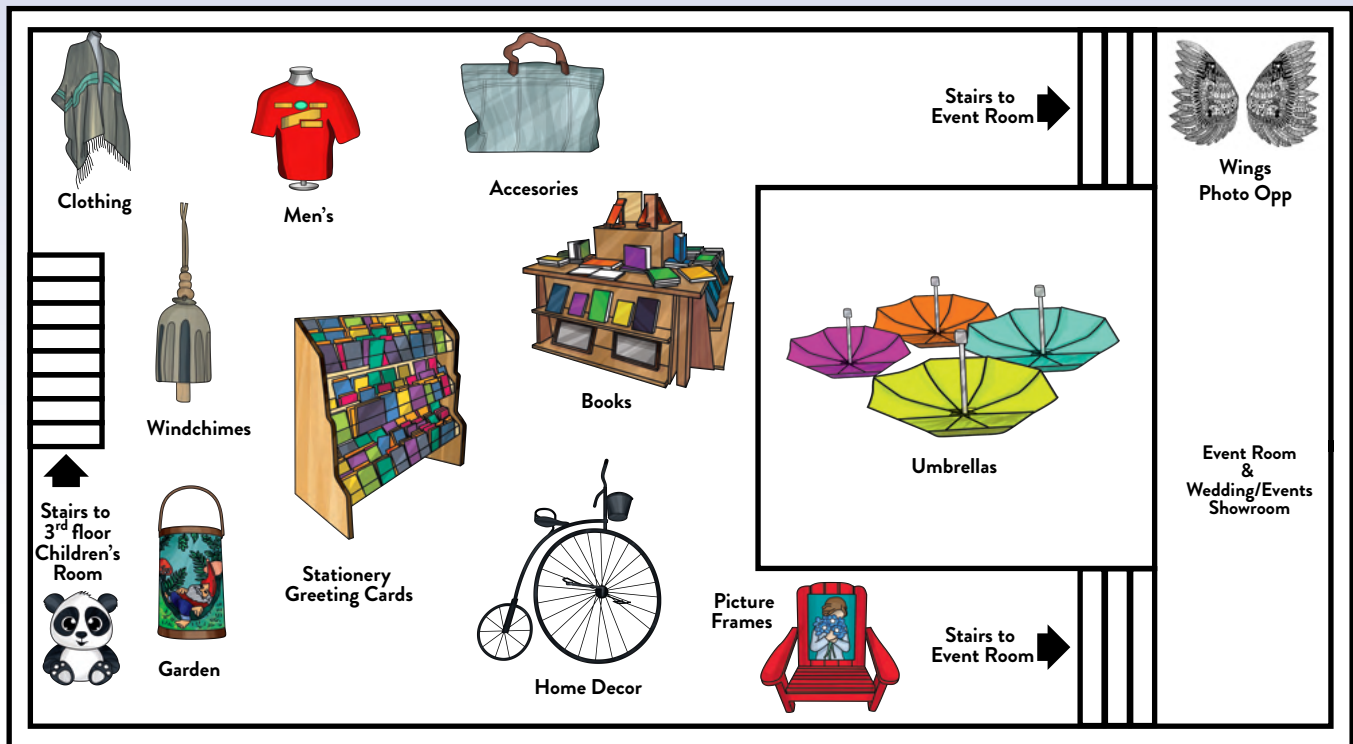

FIRST FLOOR

SECOND FLOOR

WELCOME MAP

5 Miller St, Warren, RI 02885
www.giftimagine.com

(401) 245-4200 | Curb Side Pick Up Available!!
 Store Hours: Monday - Saturday 11:00-5:30
 Sun: 12:00PM - 5:00PM